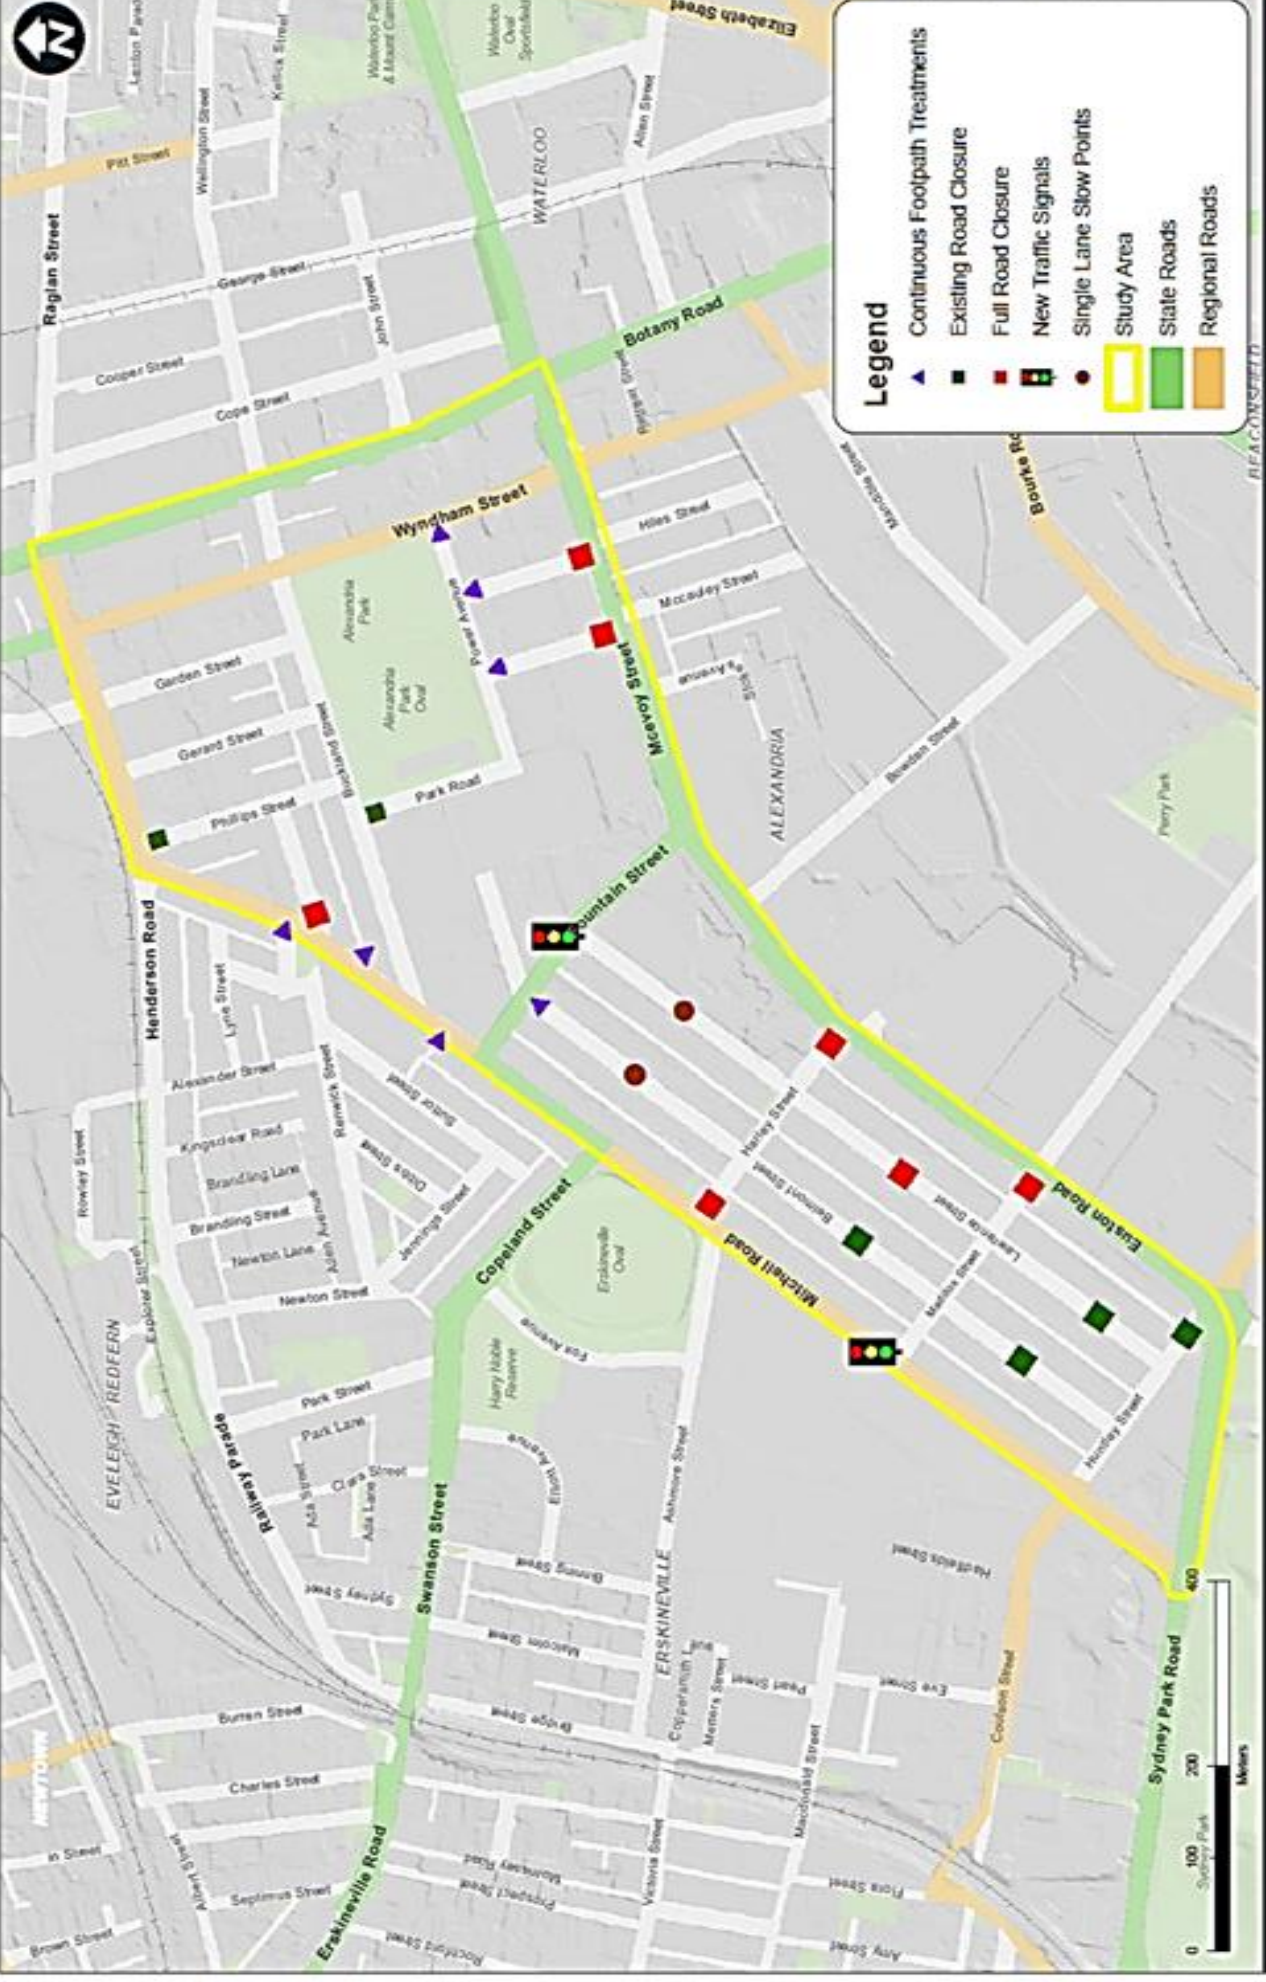

Legend

- Continuous Footpath Treatments
- Existing Road Closure
- Full Road Closure
- New Traffic Signals
- Single Lane Slow Points
- Study Area
- State Roads
- Regional Roads

City of Sydney
Study Area
Alexandria Local Area Transport Management Study